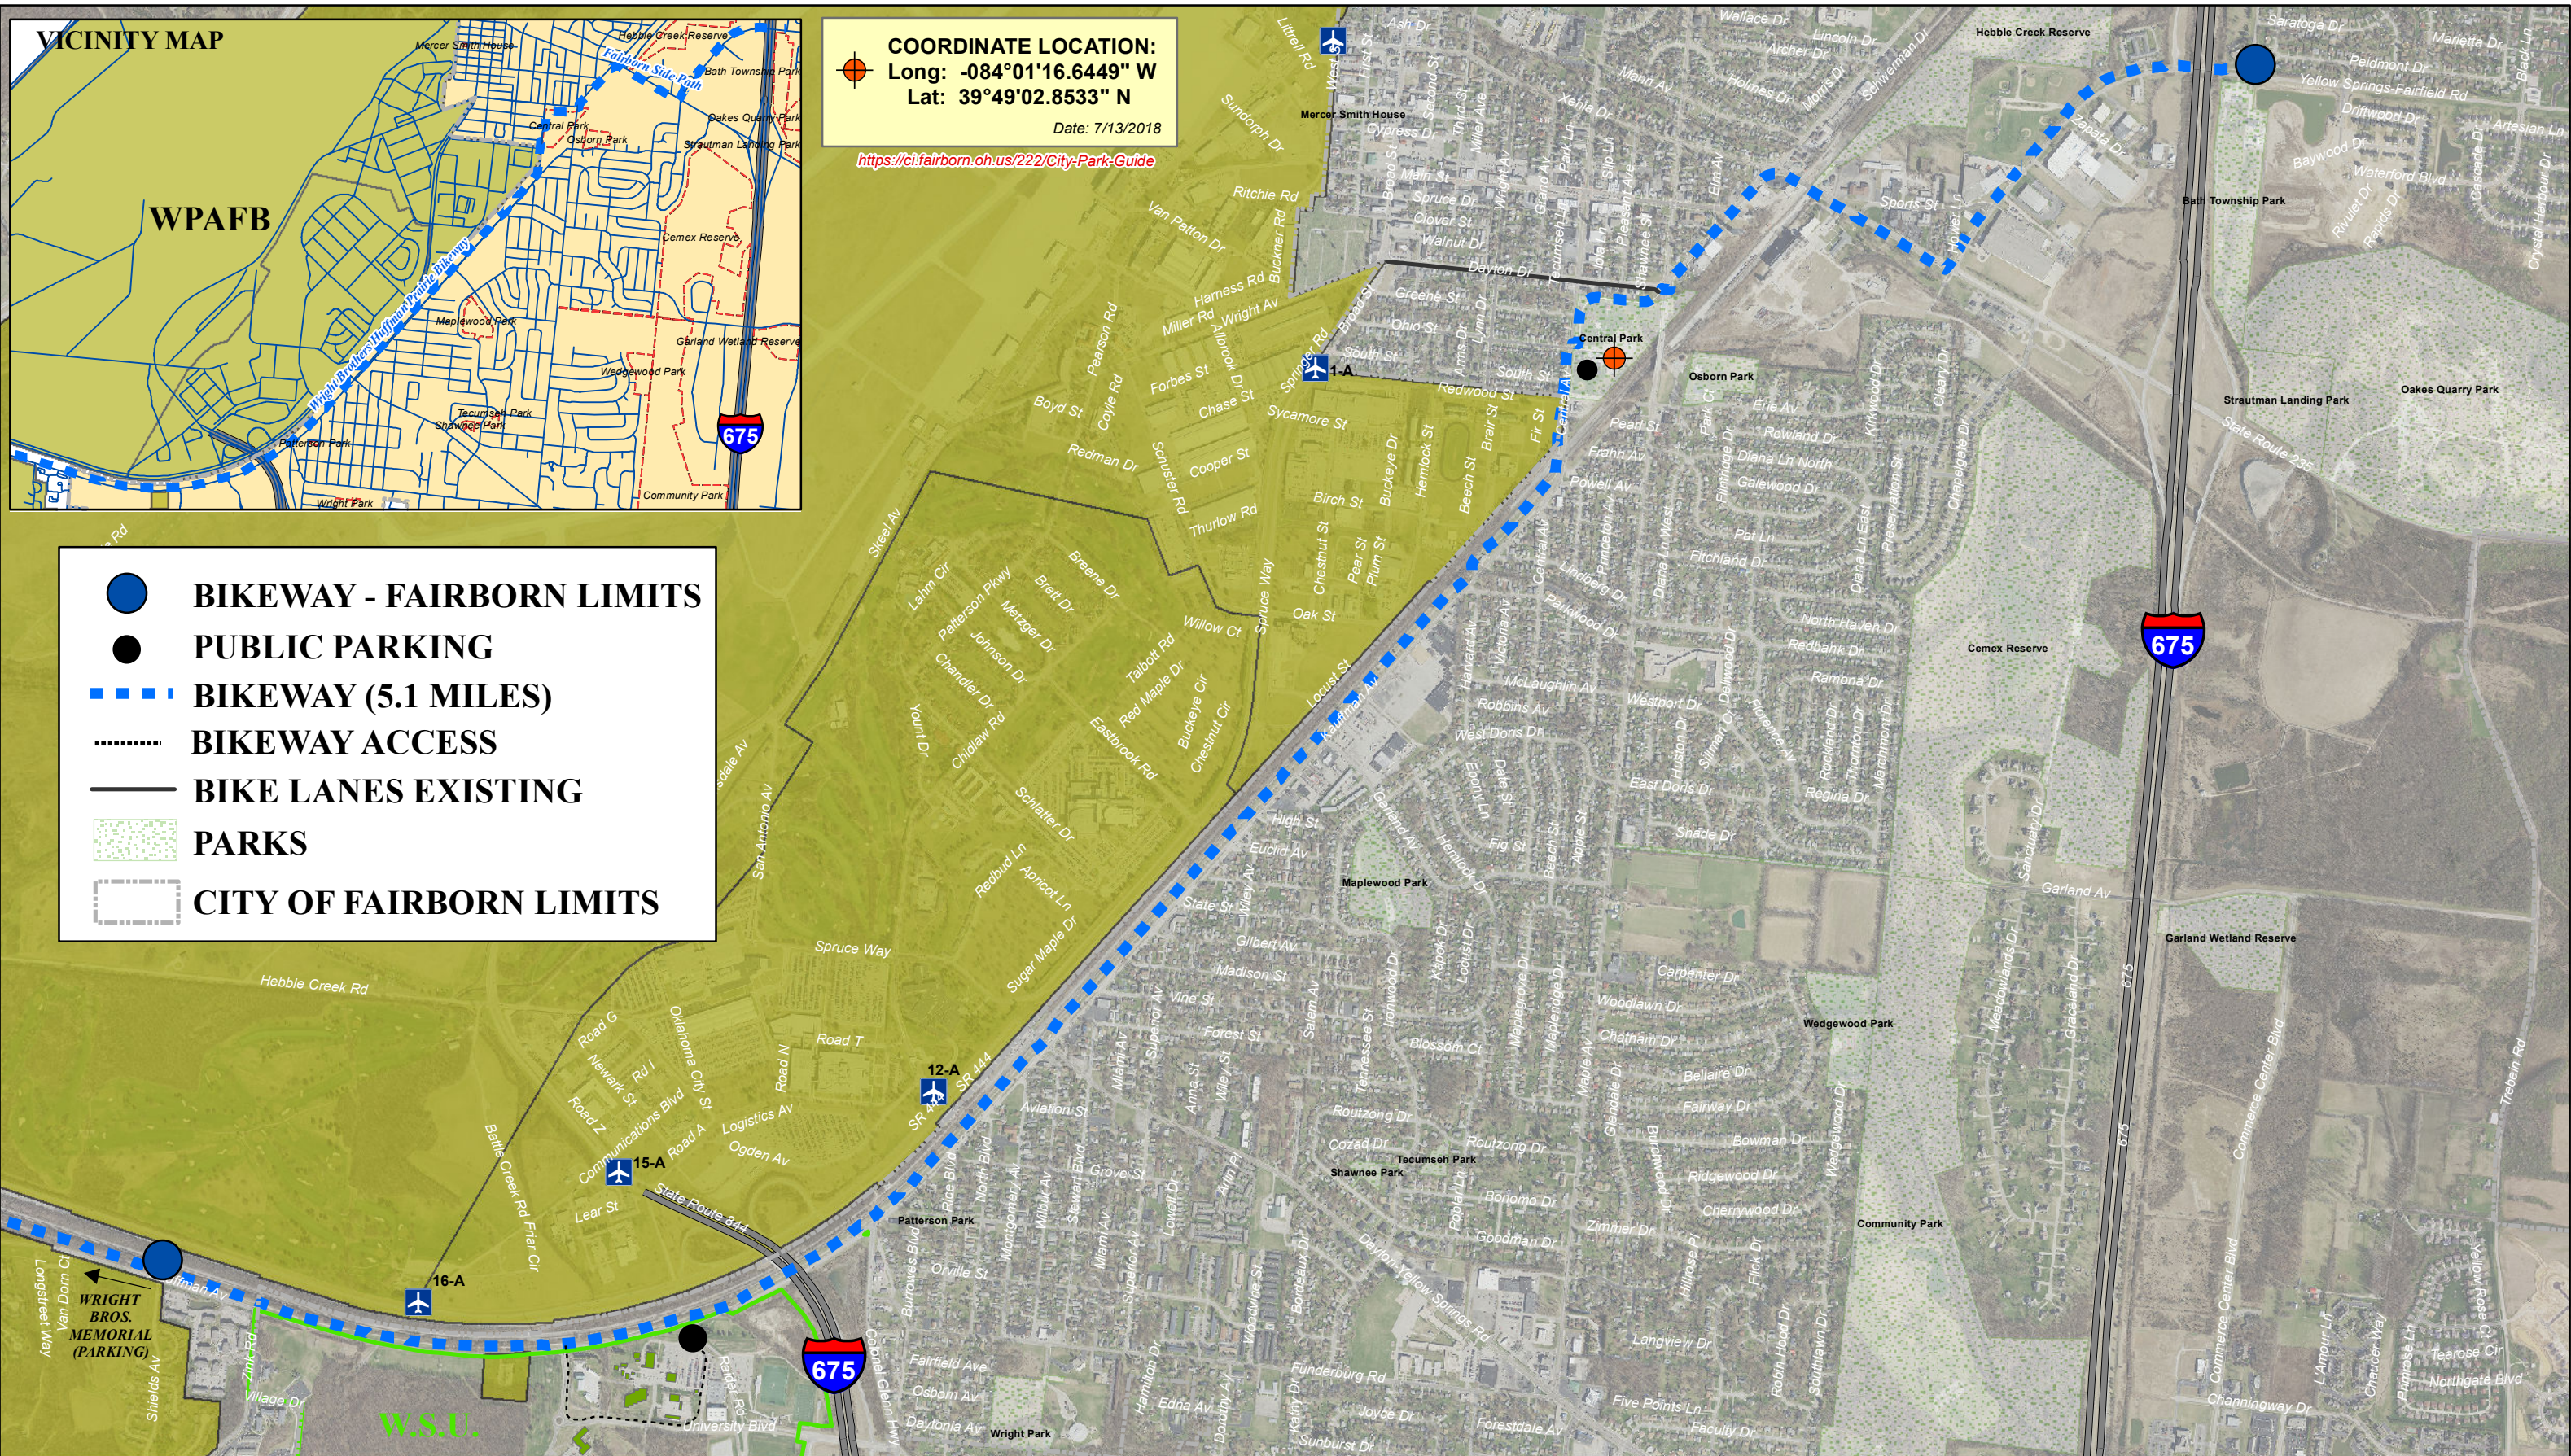

COORDINATE LOCATION:
 Long: **-084°01'16.6449" W**
 Lat: **39°49'02.8533" N**
 Date: 7/13/2018
<https://ci.fairborn.oh.us/222/City-Park-Guide>

- BIKEWAY - FAIRBORN LIMITS**
- PUBLIC PARKING**
- BIKEWAY (5.1 MILES)**
- BIKEWAY ACCESS**
- BIKE LANES EXISTING**
- PARKS**
- CITY OF FAIRBORN LIMITS**

WRIGHT BROTHERS HUFFMAN PRAIRIE BIKEWAY FAIRBORN, OHIO